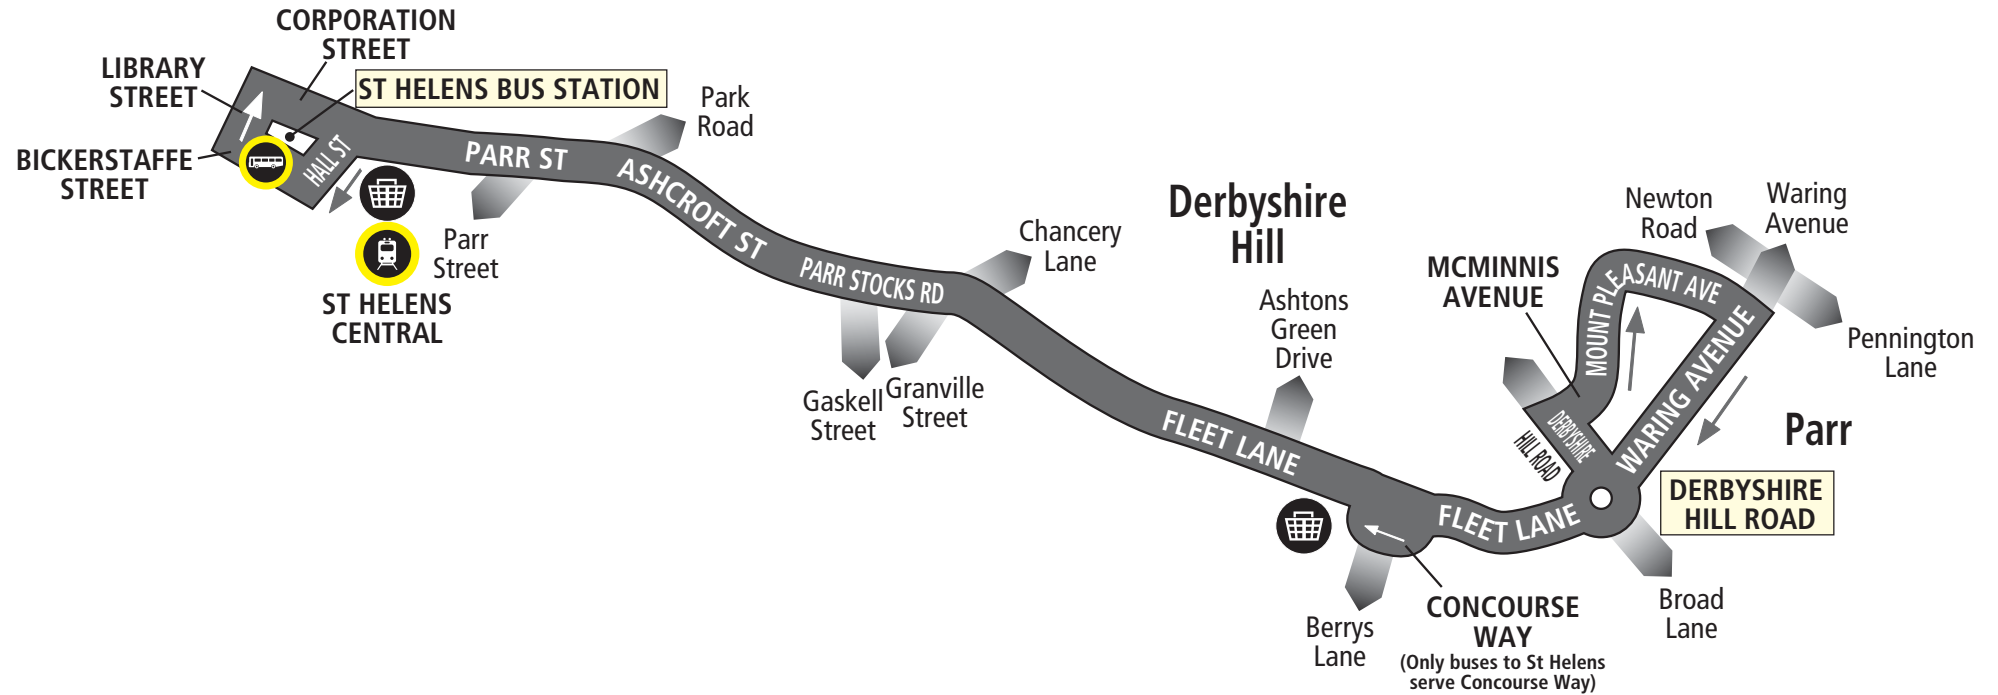

**Saturdays**

<b>Parr Derbyshire Hill Road</b>		0535	0605	0635	0705	0735	0805	0820	0835	0850	0905	0920	0930	0940
<b>St Helens Bus Station</b>		0546	0616	0647	0717	0747	0817	0833	0849	0904	0919	0935	0945	0955
<b>Parr Derbyshire Hill Road</b>		0950	then at	<b>00</b>	<b>10</b>	<b>20</b>	<b>30</b>	<b>40</b>	<b>50</b>	until	1550	1601	1611	1620
<b>St Helens Bus Station</b>		1005		<b>15</b>	<b>25</b>	<b>35</b>	<b>45</b>	<b>55</b>	<b>05</b>		1605	1614	1624	1633
<b>Parr Derbyshire Hill Road</b>		1630	1640	1650	1700	1710	1720	1740	1755	1810	1820	1850	1920	1950
<b>St Helens Bus Station</b>		1643	1653	1703	1713	1723	1733	1753	1808	1823	1832	1902	1932	2002
<b>Parr Derbyshire Hill Road</b>		2020	2050	2120	2149	2219	2249	2319						
<b>St Helens Bus Station</b>		2032	2102	2132	2200	2230	2259	2329						

## Route 31: St Helens - Parr

#### KEY

**DERBYSHIRE  
HILL ROAD**

Timetable  
Reference Point

Merseyrail Station

Shopping Centre

Bus operates in this  
direction only

**Route 31 between St Helens and Parr from:** ST HELENS BUS STATION via Bickerstaffe Street, Library Street, Corporation Street, Parr Street, Ashcroft Street, Parr Stocks Road, Fleet Lane to PARR (DERBYSHIRE HILL ROAD).

**Route 31 between Parr and St Helens from:** PARR (DERBYSHIRE HILL ROAD) via McMinnis Avenue, Mount Pleasant Avenue, Waring Avenue, Fleet Lane, Concourse Way, Fleet Lane, Parr Stocks Road, Ashcroft Street, Parr Street, Corporation Street, Hall Street to ST HELENS BUS STATION.