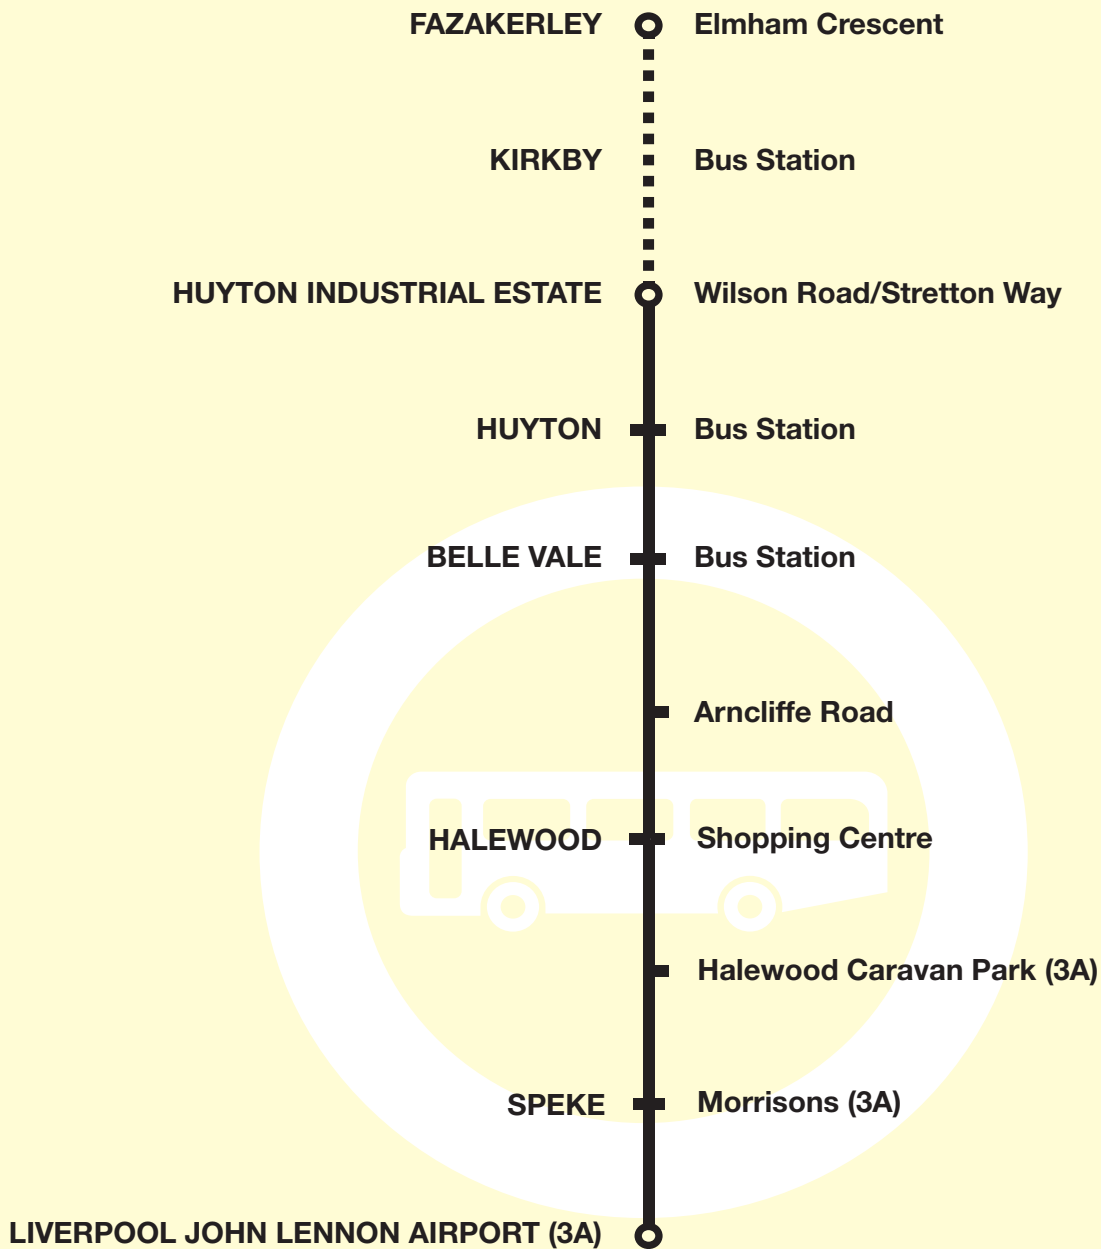

Bus timetable

3, 3A

**Huyton Industrial Estate -
Halewood/Liverpool John
Lennon Airport**

These services are provided by Merseytravel