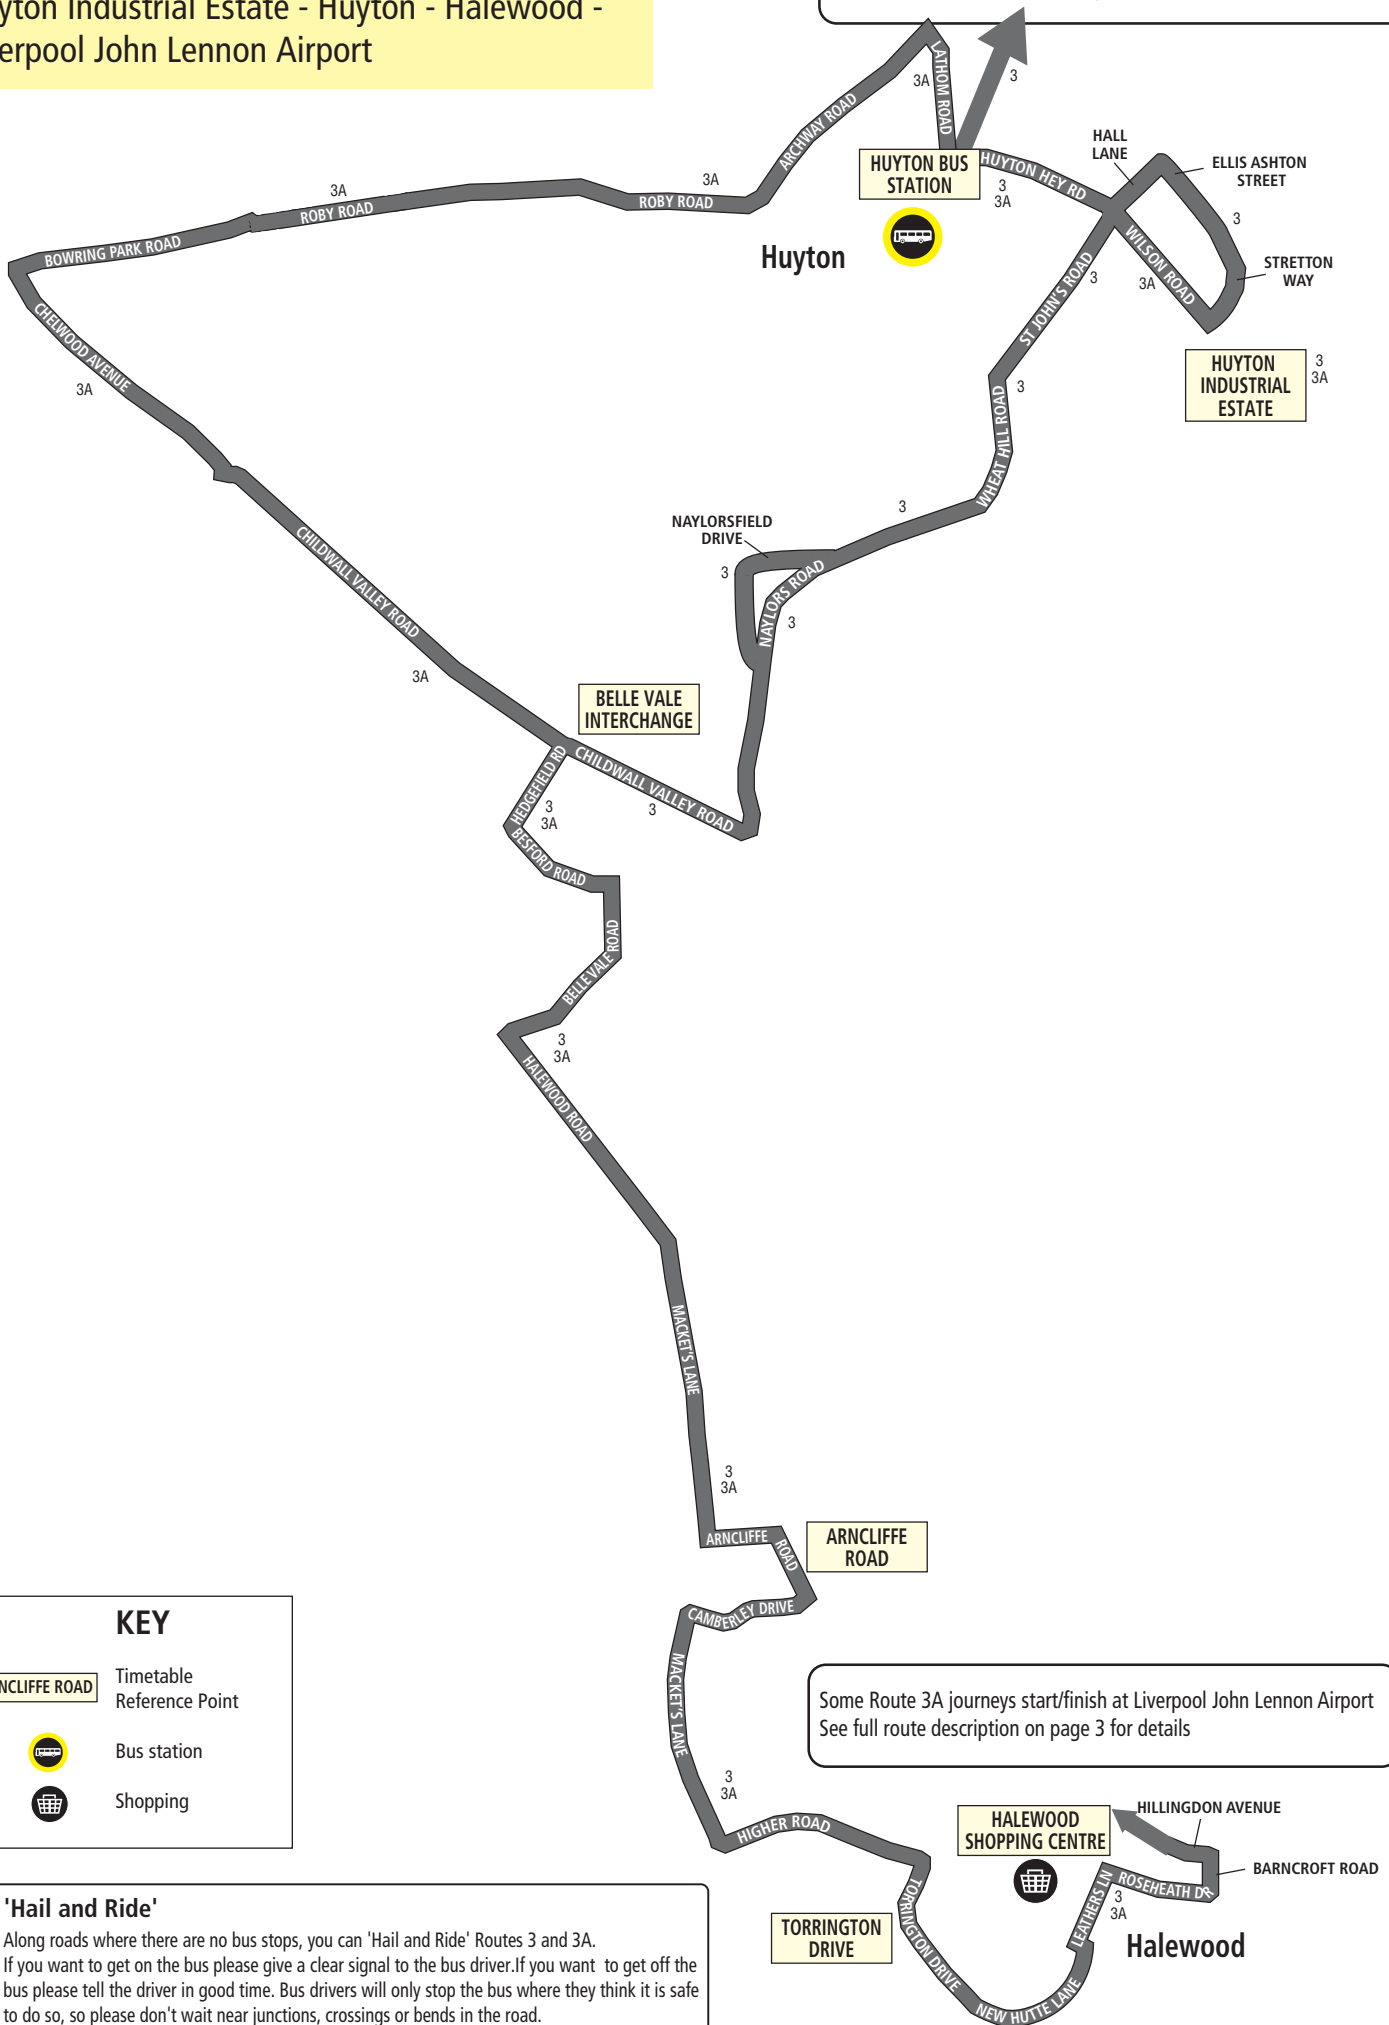

Routes 3, 3A

Huyton Industrial Estate - Huyton - Halewood - Liverpool John Lennon Airport

Some Route 3 and 3A journeys start at Fazakerley (Elmham Crescent)
See full route description on page 3 for details

Some Route 3A journeys start/finish at Liverpool John Lennon Airport
See full route description on page 3 for details

KEY

- ARNCLIFFE ROAD Timetable Reference Point
- Bus station
- Shopping

'Hail and Ride'
Along roads where there are no bus stops, you can 'Hail and Ride' Routes 3 and 3A. If you want to get on the bus please give a clear signal to the bus driver. If you want to get off the bus please tell the driver in good time. Bus drivers will only stop the bus where they think it is safe to do so, so please don't wait near junctions, crossings or bends in the road.