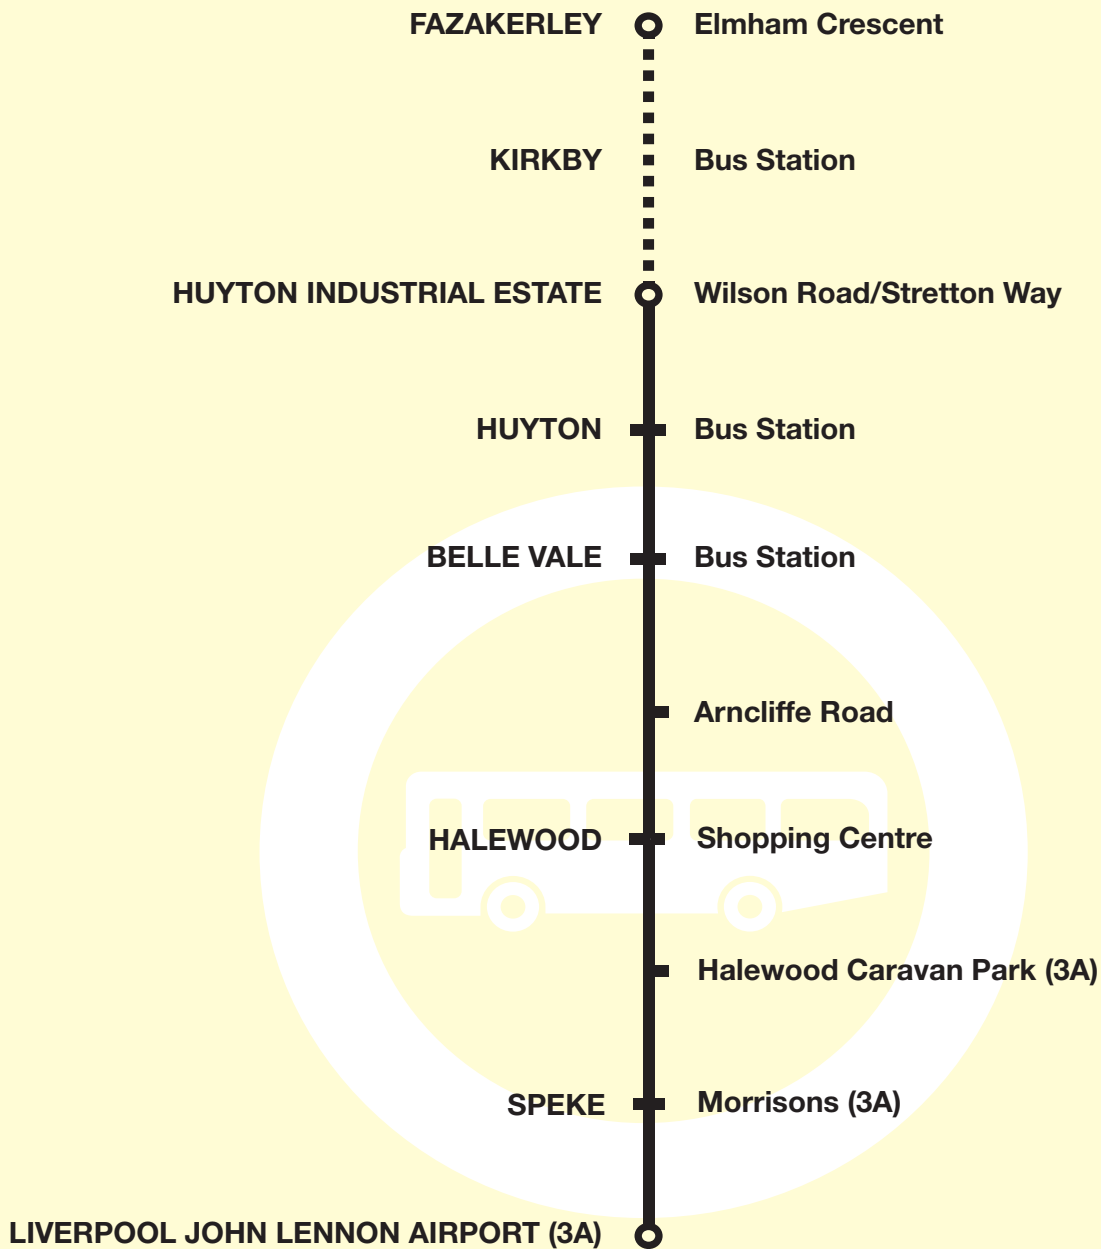

Bus timetable

3, 3A

Huyton Industrial Estate - Halewood/Liverpool John Lennon Airport

These services are provided by Merseytravel