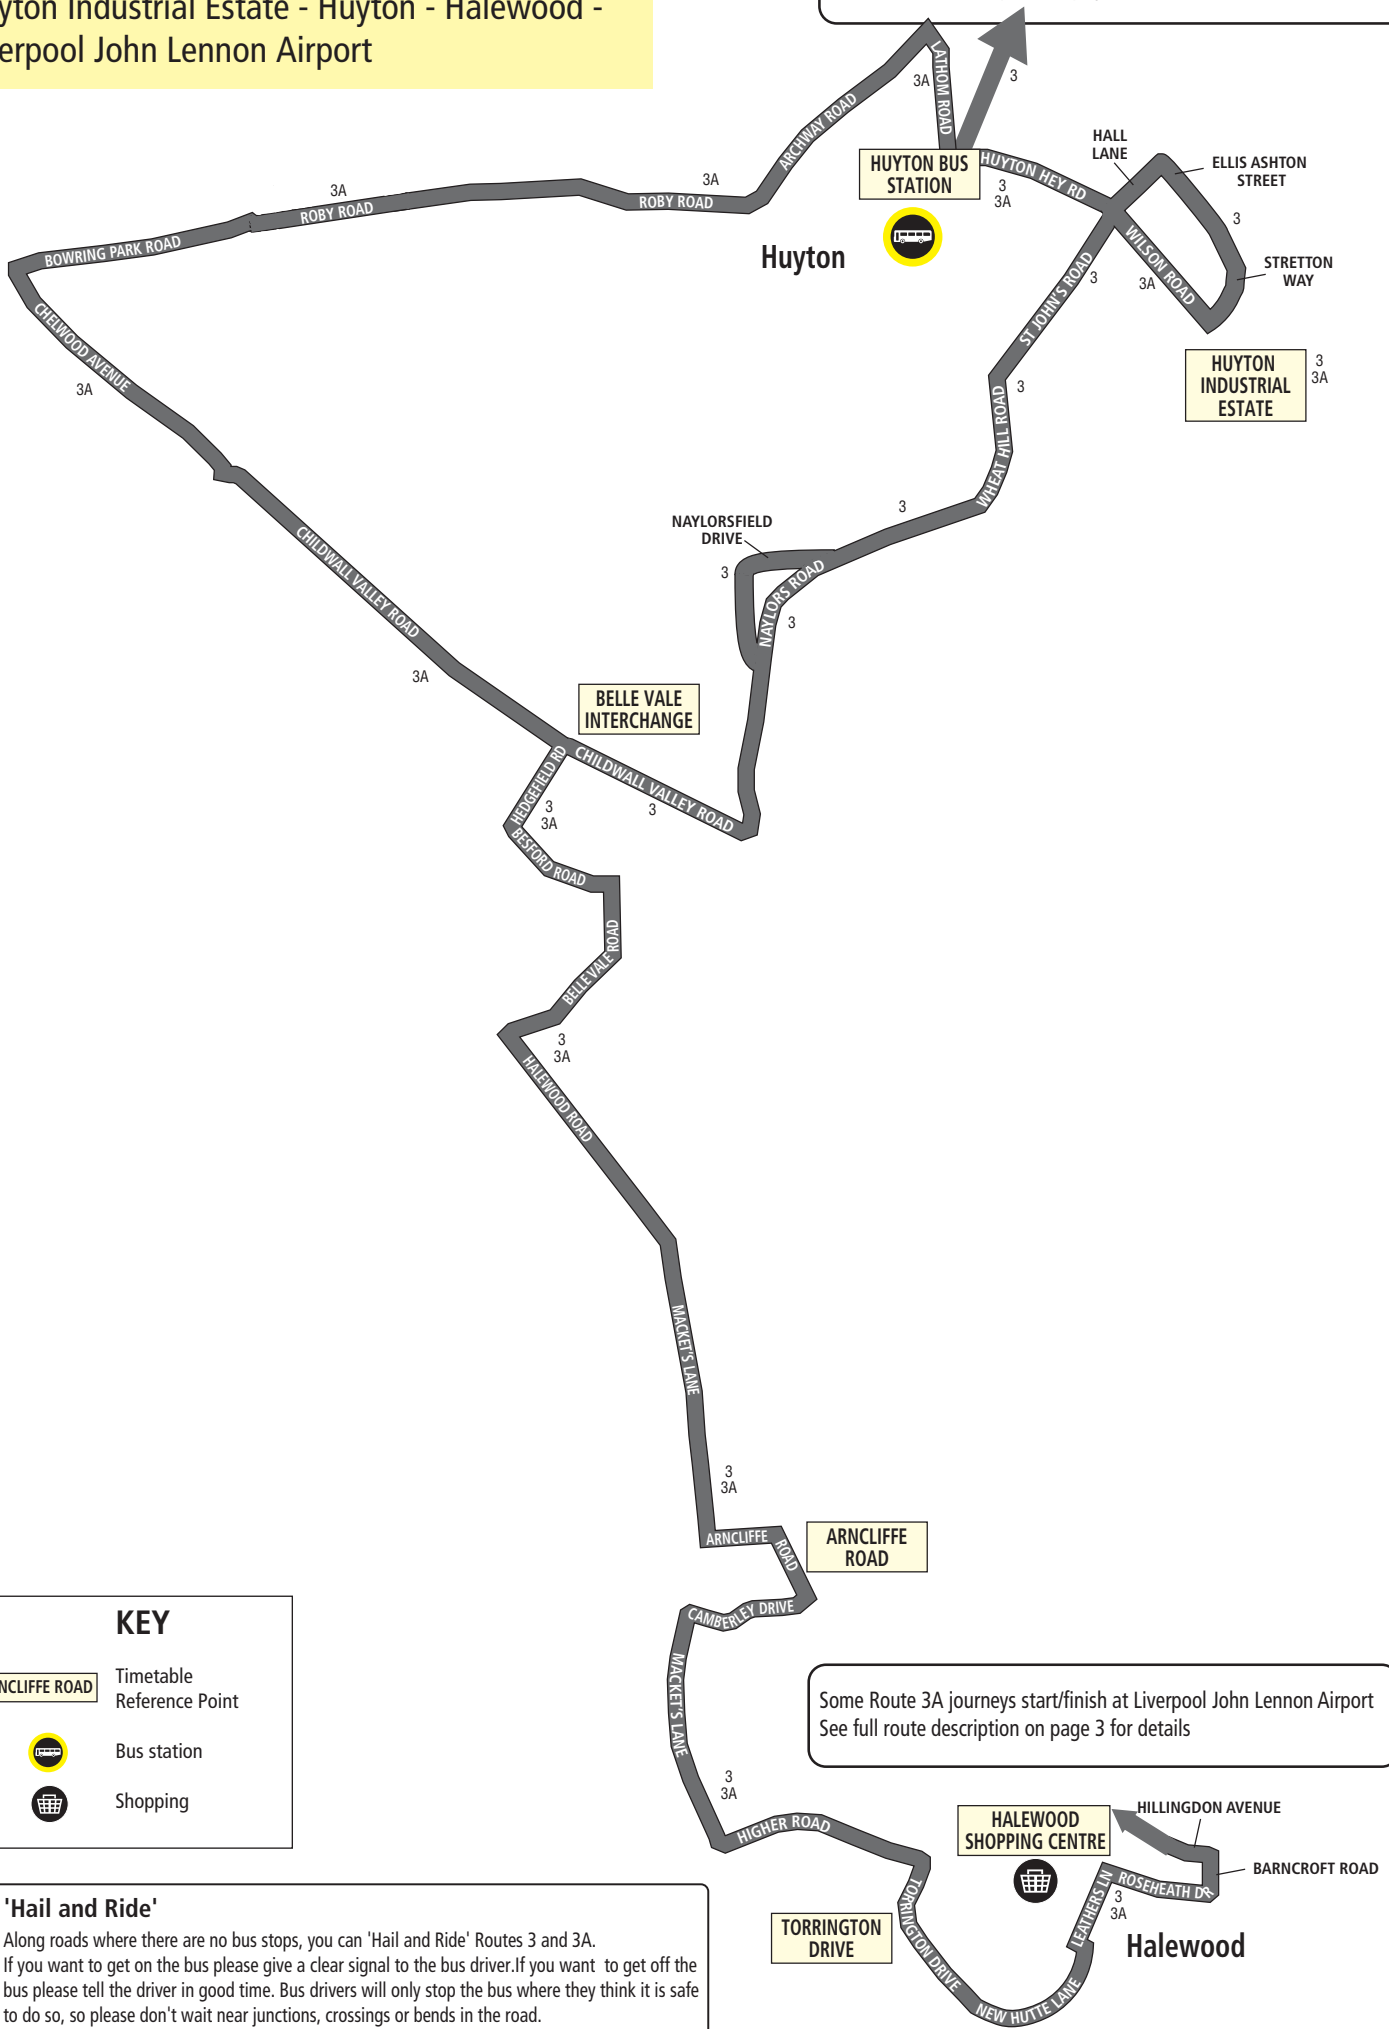

Routes 3, 3A

Huyton Industrial Estate - Huyton - Halewood - Liverpool John Lennon Airport

Some Route 3 and 3A journeys start at Fazakerley (Elmham Crescent)
See full route description on page 3 for details

Some Route 3A journeys start/finish at Liverpool John Lennon Airport
See full route description on page 3 for details

KEY

- Timetable Reference Point
- Bus station
- Shopping

'Hail and Ride'

Along roads where there are no bus stops, you can 'Hail and Ride' Routes 3 and 3A. If you want to get on the bus please give a clear signal to the bus driver. If you want to get off the bus please tell the driver in good time. Bus drivers will only stop the bus where they think it is safe to do so, so please don't wait near junctions, crossings or bends in the road.