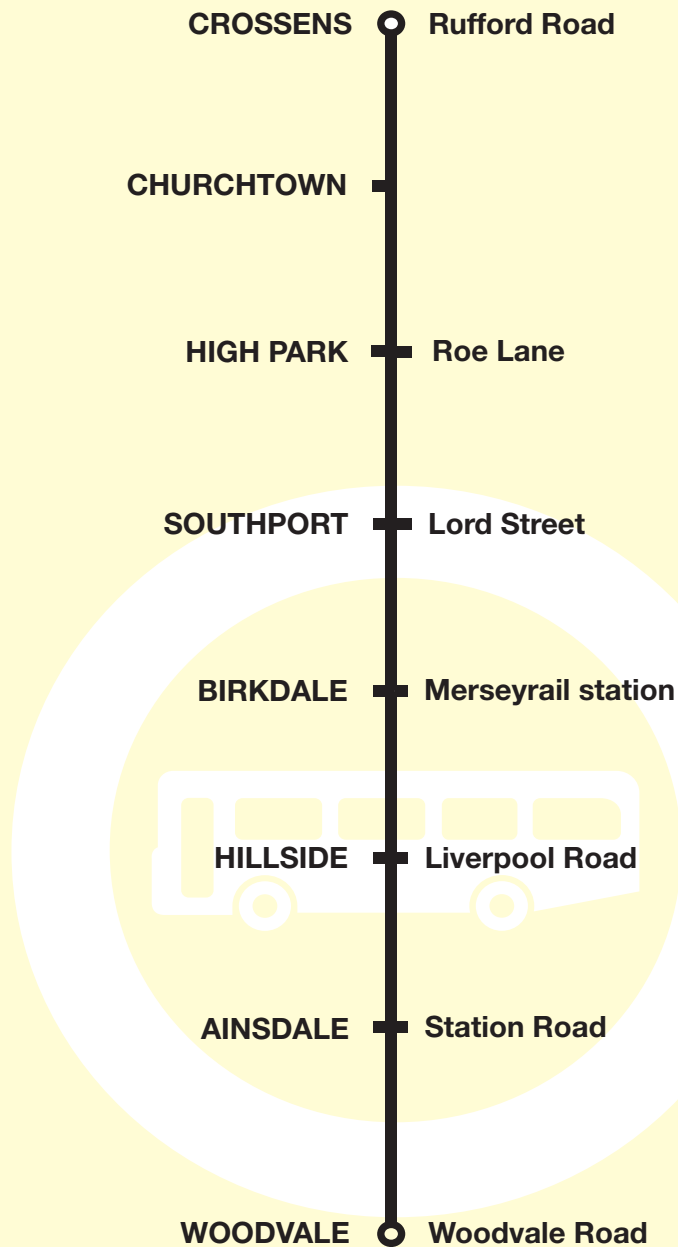

Bus timetable

49

Crossens - Woodvale

This service is provided by Arriva