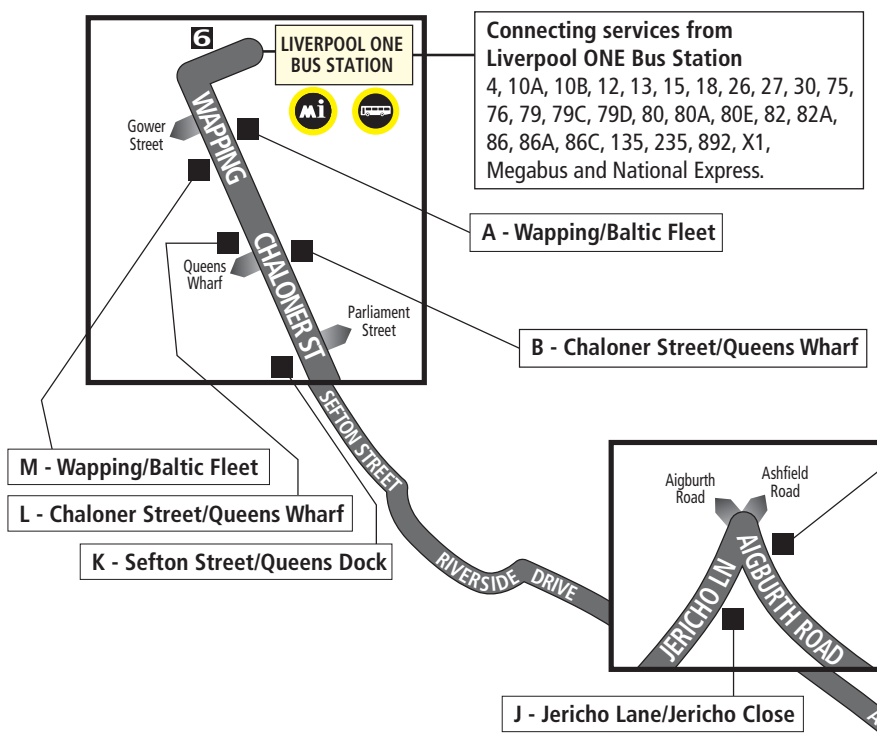

Route 500: Liverpool ONE Bus Station - Liverpool John Lennon Airport

Connecting services from Liverpool ONE Bus Station
4, 10A, 10B, 12, 13, 15, 18, 26, 27, 30, 75, 76, 79, 79C, 79D, 80, 80A, 80E, 82, 82A, 86, 86A, 86C, 135, 235, 892, X1, Megabus and National Express.

A - Wapping/Baltic Fleet

B - Chaloner Street/Queens Wharf

C - Aigburth Road/Lisburn Road

M - Wapping/Baltic Fleet

L - Chaloner Street/Queens Wharf

K - Sefton Street/Queens Dock

J - Jericho Lane/Jericho Close

Route	Going towards	Calls at
3A/3B	Huyton Industrial Estate	F, G
3A/3B	Liverpool John Lennon Airport	E
80/80E	Speke	D
80	Liverpool ONE Bus Station	H
80A	Liverpool John Lennon Airport	E
80A	Liverpool ONE Bus Station	F, G
82	Liverpool South Parkway or Speke	C
82	Speke	D
82/82D	Liverpool ONE Bus Station	H
82A	Halton Hospital	A, C, D, E
82A	Liverpool ONE Bus Station	F, G, H, J
86A	Liverpool John Lennon Airport	D, E
86A/86D	Liverpool ONE Bus Station	F, G, H
166/266	Belle Vale	H
166	Garston circular	H
188/288	Halewood Shopping Centre	D
188	Garston circular	D
201	Speke	D
201	Royal Liverpool Hospital	H
X1	Liverpool ONE Bus Station	H
X1	Windmill Hill	C, D

KEY

- **CHURCH ROAD** Timetable Reference Point
- Merseyrail Station
- Bus stop
- Bus stand with number