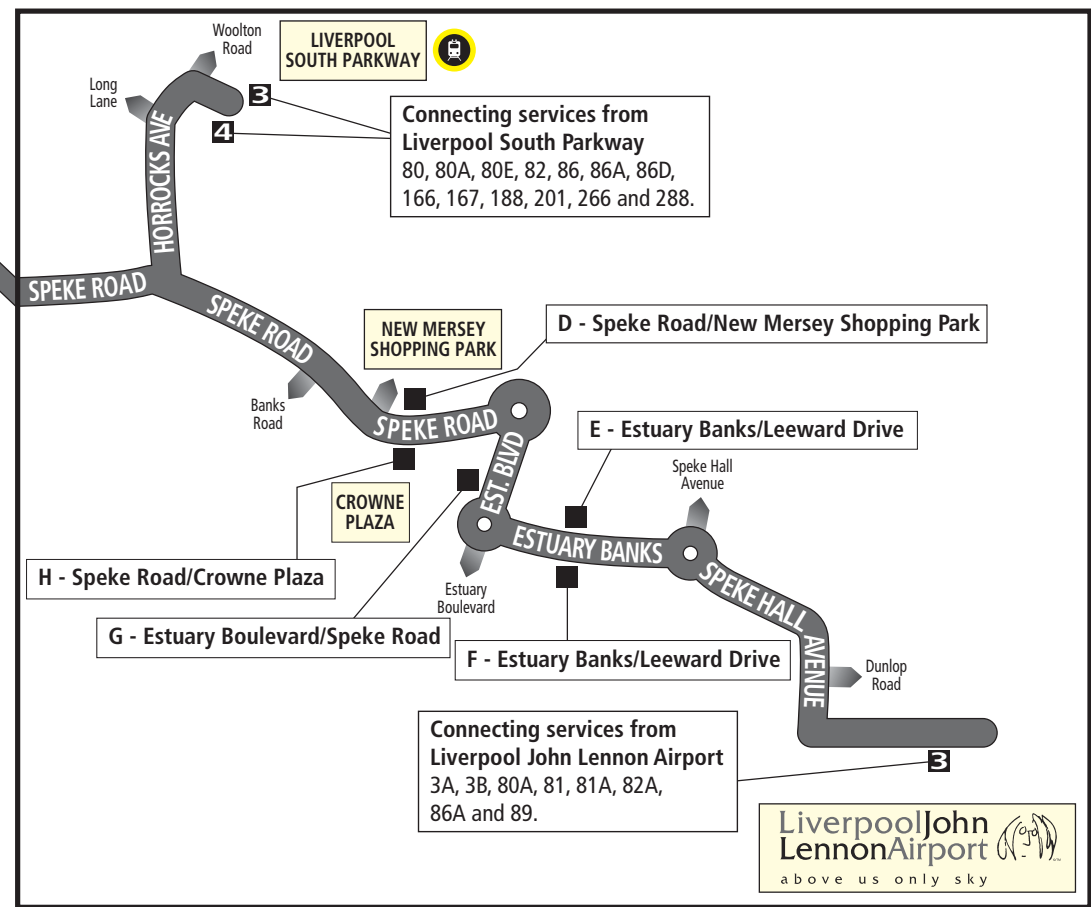

Connecting services from Liverpool South Parkway
80, 80A, 80E, 82, 86, 86A, 86D, 166, 167, 188, 201, 266 and 288.

Connecting services from Liverpool John Lennon Airport
3A, 3B, 80A, 81, 81A, 82A, 86A and 89.