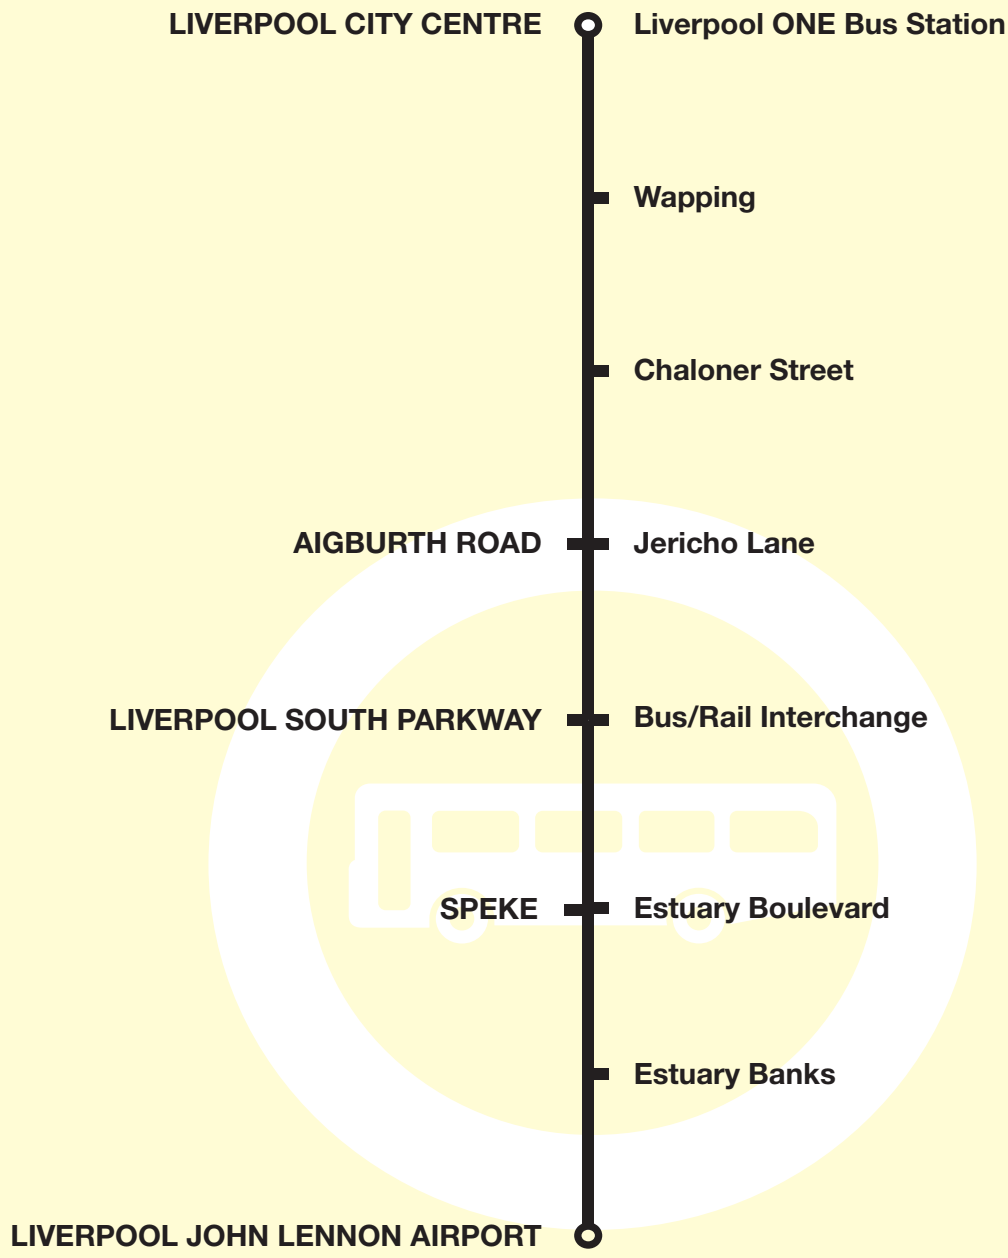

Bus timetable

500 Liverpool - Liverpool John Lennon Airport

This service is provided by Arriva