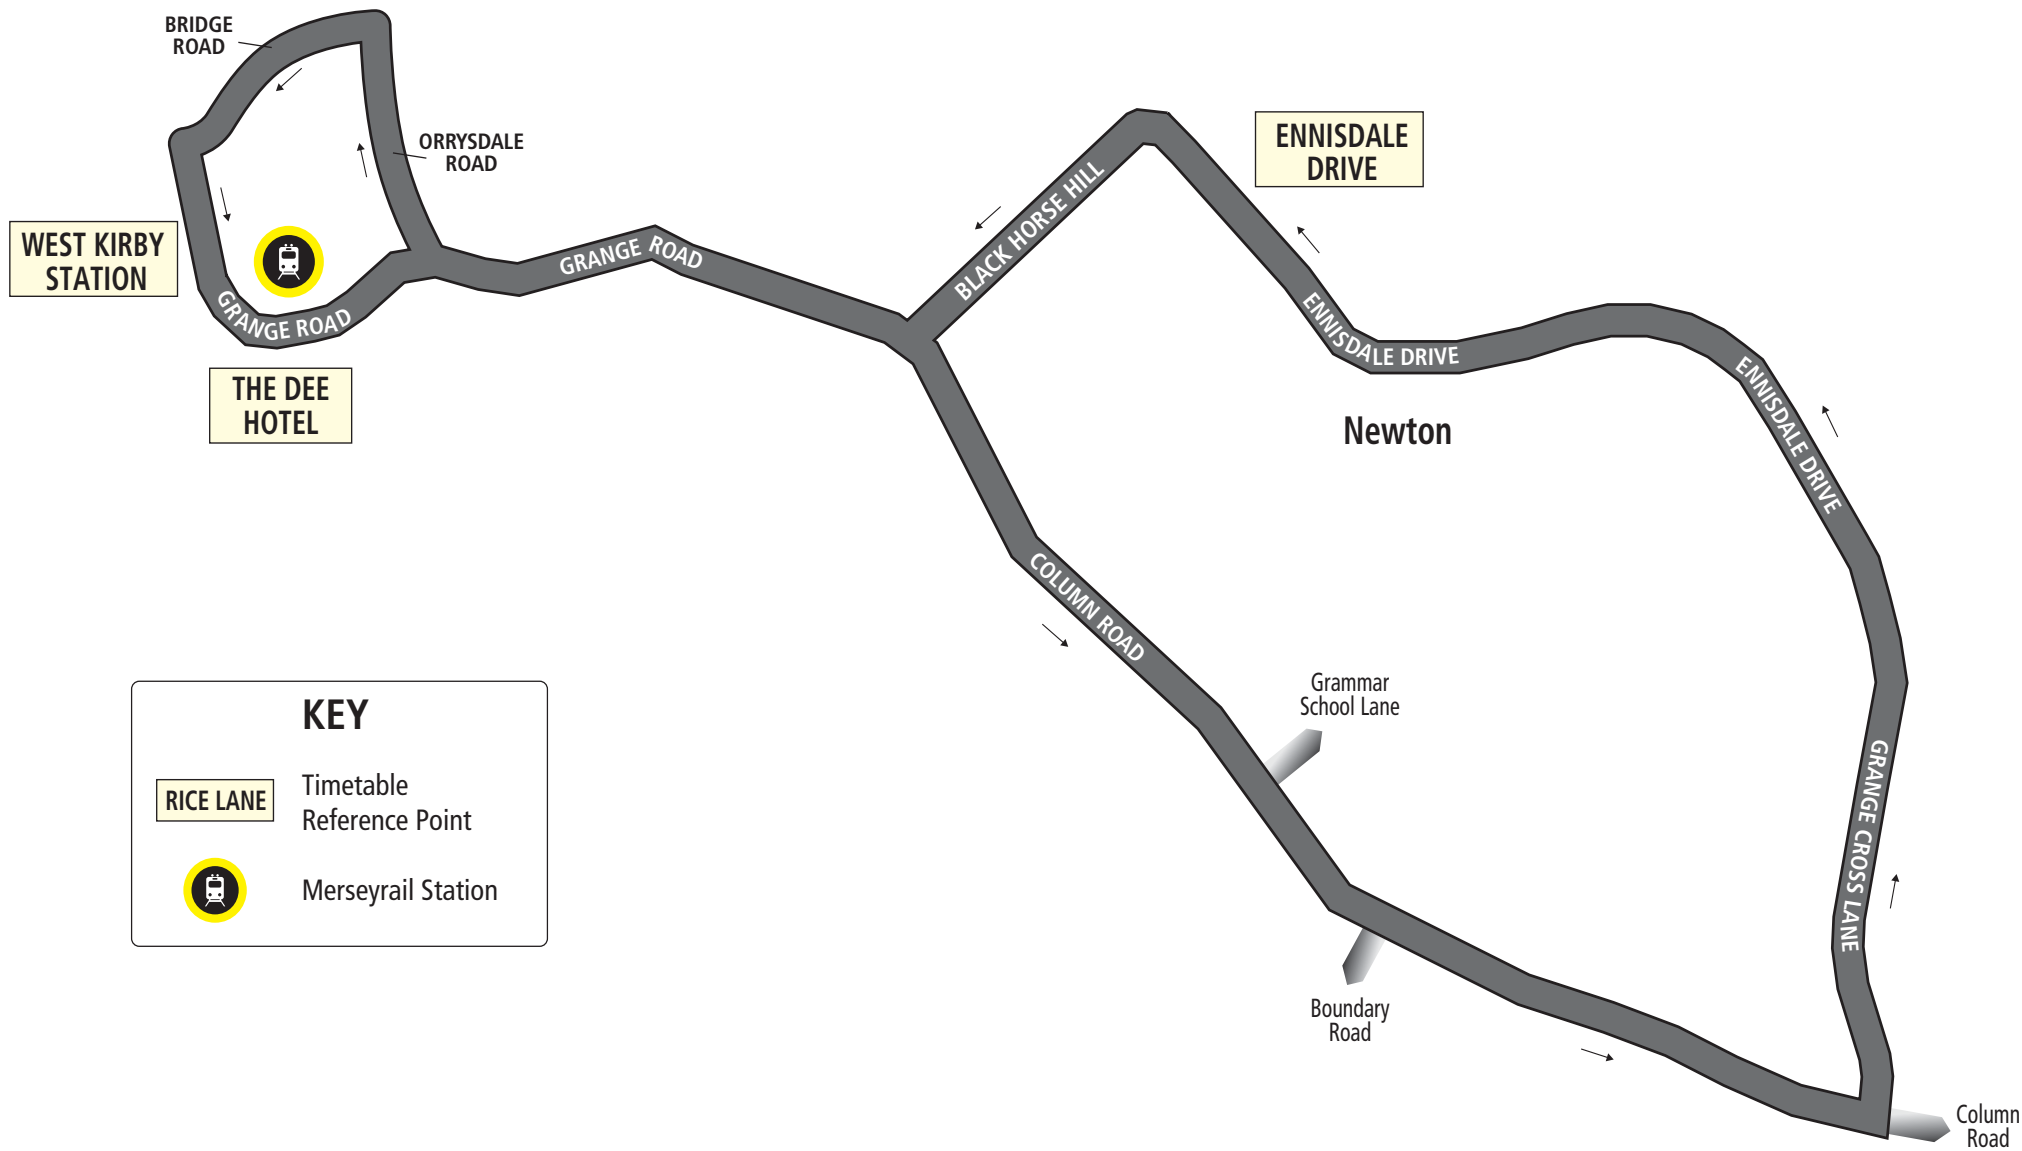

Sundays and bank holidays - No service

82

West Kirby - Caldy Circular

Merseytravel Bus Service

Route from West Kirby: from WEST KIRBY CONCOURSE via Grange Road, Column Road, Caldy Road, Sandy Lane, Banks Road, Dee Lane, Grange Road to WEST KIRBY CONCOURSE.

Mondays to Saturdays

West Kirby Station	⇌	0802	1002	1202	1402	1602	1802
Caldy Crossroads		0812	1012	1212	1412	1612	1812
West Kirby Station		0818	1018	1218	1418	1618	1818

Buses will stop on a hail & ride basis along Column Road (between Boundary Road and Grange Cross Lane) so long as it is safe to do so.

Sundays and bank holidays - No service

Route 80

West Kirby - Newton Circular

Route 81:

West Kirby - Arrowe Park Hospital

KEY

	Timetable Reference Point
	Merseyrail Station
	Hospital

Route 82:

West Kirby - Caldly Circular

KEY

HESWALL
BUS STATION

Timetable
Reference Point

Merseyrail Station