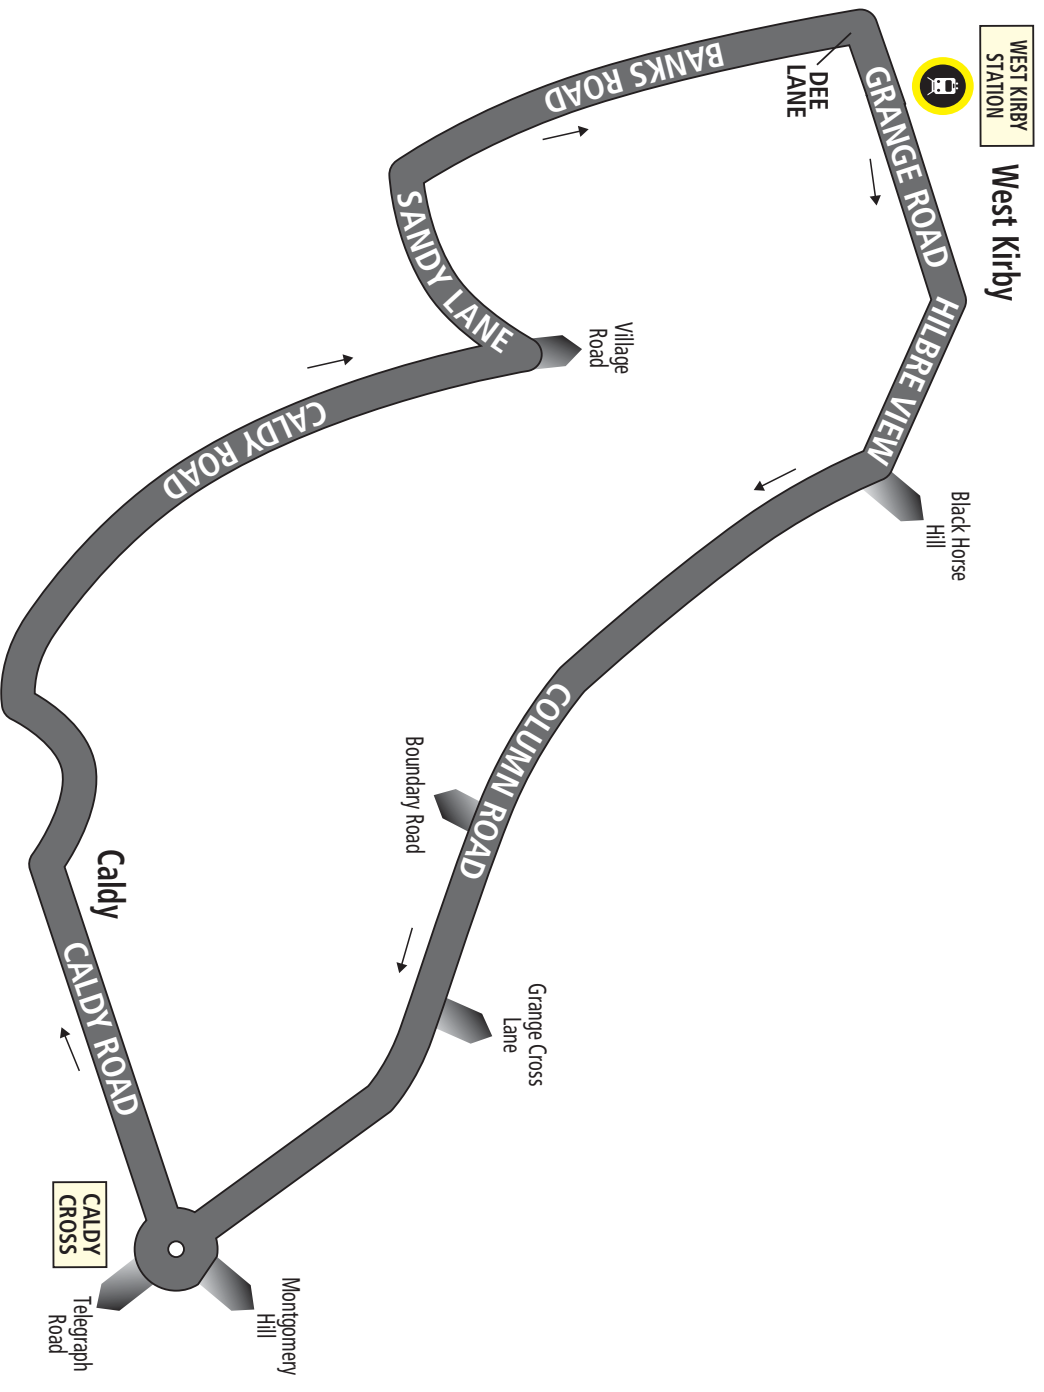

Valid from 2 September 2019

Bus timetable

80

West Kirby - Newton circular

81

West Kirby - Arrowe Park Hospital

82

West Kirby - Caldy Circular

These services are provided by Merseytravel

80

81

82

What's changed?

Routes 80 and 82 are now on the same timetable. Route 80 is re-routed into West Kirby and route 82 is shortened and now runs as a circular service between West Kirby and Caldy, so no longer serves Thurstaston, Irby Village or Greasby. Both services are reduced to a 2 hourly frequency. Times are changed. New hourly service, route 81, is introduced between West Kirby and Arrowe Park via Newton and Greasby.

Sundays and bank holidays - No service

Route 80

West Kirby - Newton Circular

Route 81:

West Kirby - Arrowe Park Hospital

KEY

	Timetable Reference Point
	Merseyrail Station
	Hospital

Route 82:

West Kirby - Caldly Circular

KEY

HESWALL
BUS STATION

Timetable
Reference Point

Merseyrail Station