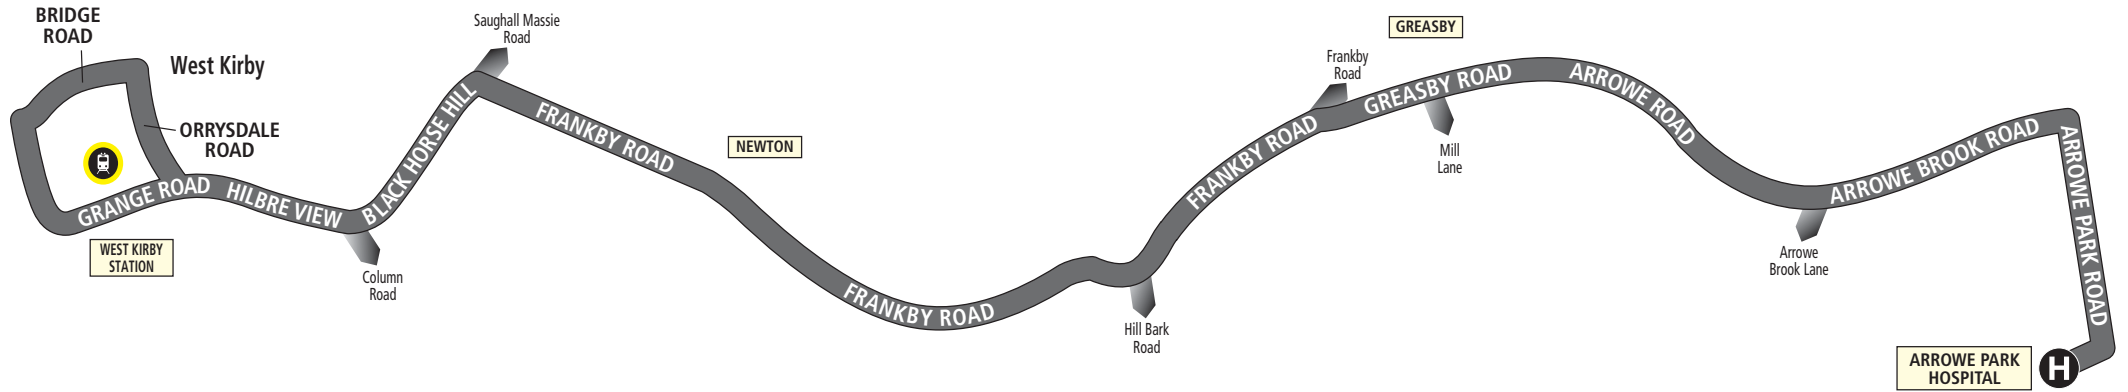

Sundays and bank holidays - No service

82

West Kirby - Caldy Circular

Merseytravel Bus Service

Route from West Kirby: from WEST KIRBY CONCOURSE via Grange Road, Column Road, Caldy Road, Sandy Lane, Banks Road, Dee Lane, Grange Road to WEST KIRBY CONCOURSE.

Mondays to Saturdays

West Kirby Station	⇌	0802	1002	1202	1402	1602	1802
Caldy Crossroads		0812	1012	1212	1412	1612	1812
West Kirby Station		0818	1018	1218	1418	1618	1818

Buses will stop on a hail & ride basis along Column Road (between Boundary Road and Grange Cross Lane) so long as it is safe to do so.

Sundays and bank holidays - No service

Route 80

West Kirby - Newton Circular

Route 81:

West Kirby - Arrowe Park Hospital

KEY

	Timetable Reference Point
	Merseyrail Station
	Hospital

Route 82:

West Kirby - Caldly Circular

KEY

HESWALL
BUS STATION

Timetable
Reference Point

Merseyrail Station