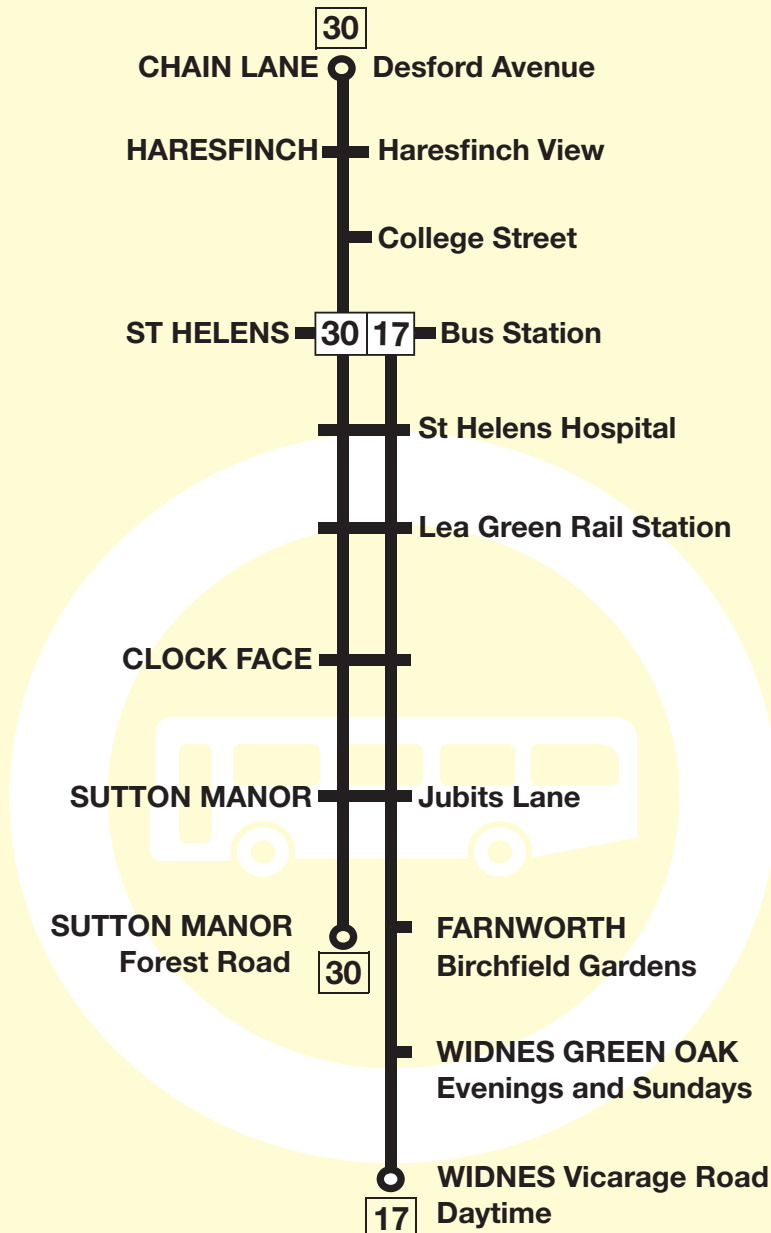

# Hello from Routes 17 & 30

**17 St Helens - Widnes**  
**30 Chain Lane - St Helens -  
Sutton Manor**

17

30

**The sections of routes 17 and 30 running between St Helens and Sutton Manor are part of a Quality Partnership between Merseytravel, Arriva, Halton Transport and St Helens and Borough Councils.**

## Q What's changed?

Route 17: No change

Route 30: The route into St Helens Bus Station now goes via Parr Street and then Corporation Street into the Bus Station.

## Route Descriptions

**Route 17 between Widnes and St Helens: from** WIDNES (VICARAGE ROAD) via Widnes Road, Brynn Street, Alfred Street, Gerrard Street, Green Oaks Way, Albert Road, Peel House Lane, Lockett Road, Birchfield Road, Lunts Heath Road, Wilmere Lane, Jubits Lane, Gartons Lane, Bodden Street, Burnage Avenue, Four Acre Lane, Clock Face Road, Marshalls Cross Road, Peasley Cross Lane, Parr Street, Church Street, Hall Street to ST HELENS BUS STATION (BICKERSTAFFE STREET).

**Route 30 between Sutton Manor, St Helens and Chain Lane: from** SUTTON MANOR (SHAKESPEARE ROAD) via Forest Road, Walkers Lane, Jubits Lane, Gartons Lane, Bodden Street, Burnage Avenue, Four Acre Lane, Clock Face Road, Marshalls Cross Road, Peasley Cross Lane, Parr Street, Corporation Street, Hall Street, Bickerstaffe Street, ST HELENS BUS STATION, Victoria Square, Cotham Street, Baldwin Street, College Street, Haresfinch Road, Woodlands Road, Laffak Road, Hinkley Road, Bosworth Road, Old Nook Lane, Paisley Avenue, Chain Lane to CHAIN LANE (DES福德 AVENUE).