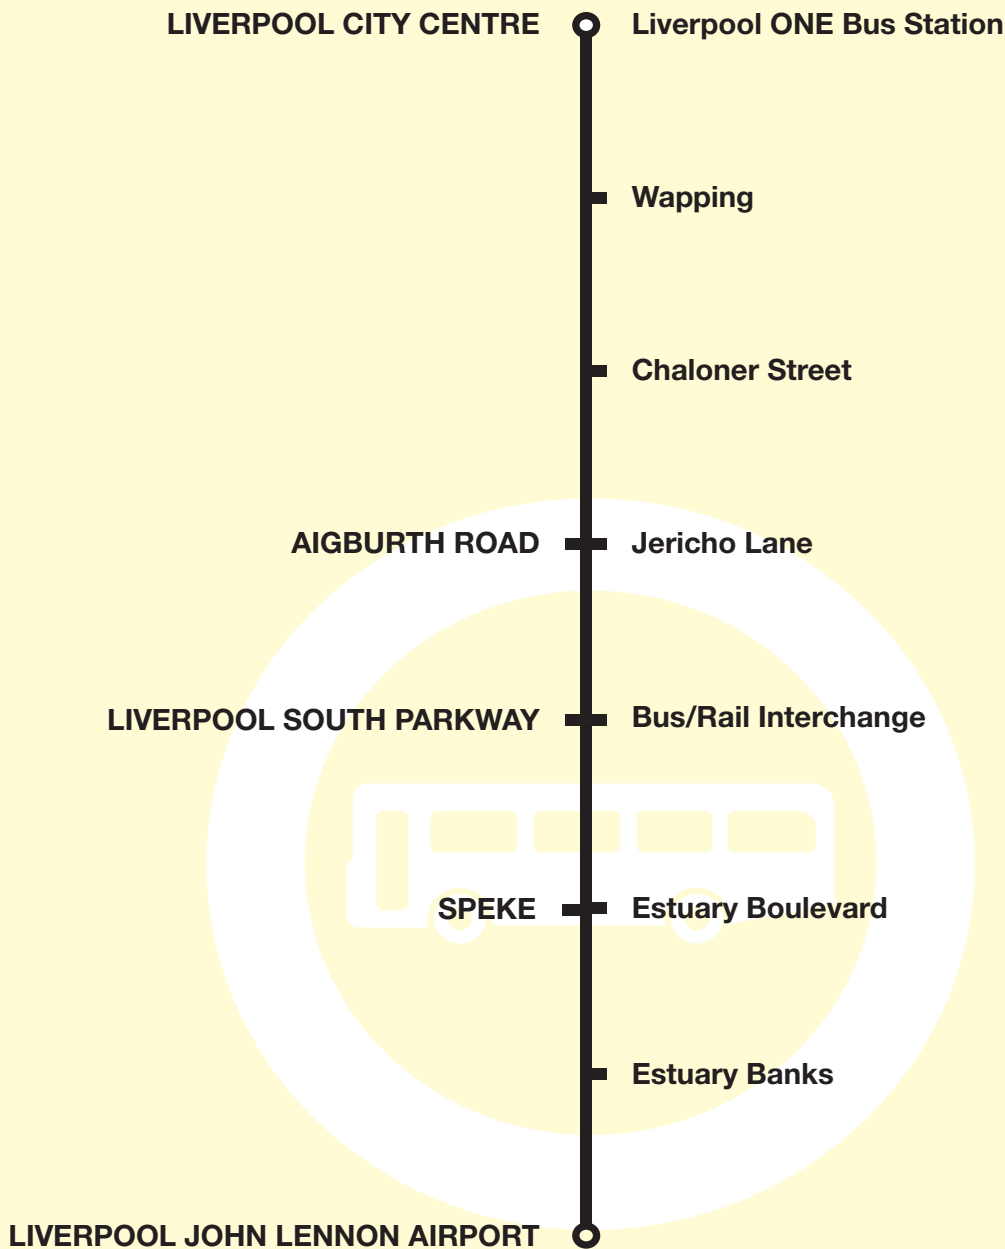

Bus timetable

500 Liverpool - Liverpool John Lennon Airport

This service is provided by Arriva