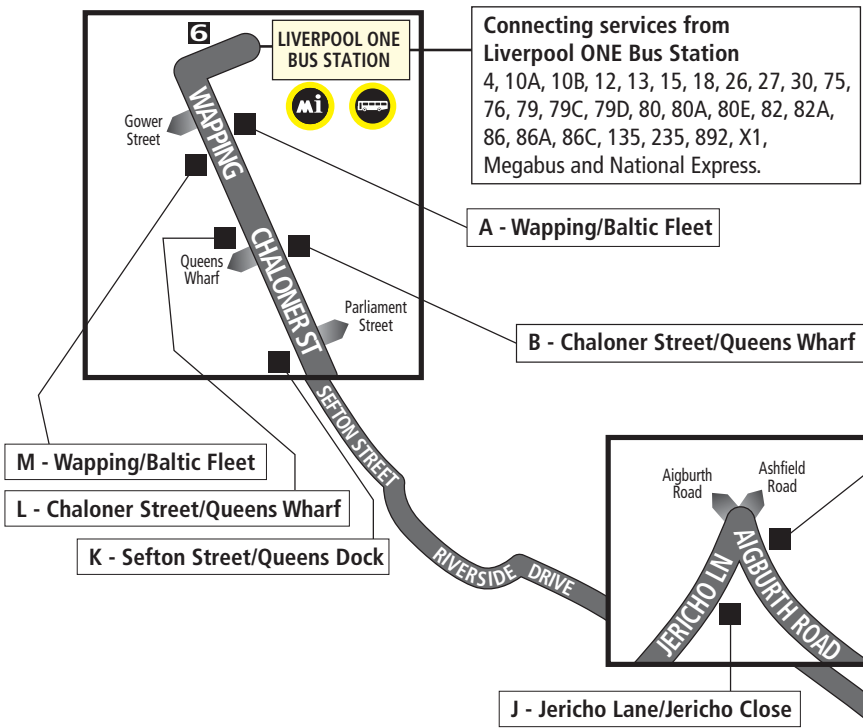

Liverpool ONE Bus Station Stand 6	🚏	1806	1836	1906
Aigburth Jericho Lane, Jericho Close		1817	1847	1917
Liverpool South Parkway	🚏	1826	1856	1926
Liverpool John Lennon Airport	✈️	1836	1906	1936

▼ - means that the 0503 - 0705 journeys from Liverpool ONE bus station call at the following bus stops (they serve all recognised bus stops along the route):

Liverpool ONE Bus Station;
 Wapping, The Baltic Fleet;
 Chaloner Street, Queens Wharf;
 then all recognised bus stops along Sefton Street;
 then all recognised bus stops along Riverside Drive;
 then all recognised bus stops along Jericho Lane;
 then all recognised bus stops along Aigburth Road;
 St Marys Road, Whitehedge Road;
 Church Road, St Marys Road;
 Liverpool South Parkway Bus/Rail Interchange
 then all recognised bus stops along Speke Road (except the stop outside the M&S Foodstore);
 then all recognised bus stops along Estuary Boulevard;
 then all recognised bus stops along Speke Hall Avenue;
 Hale Road, Western Avenue and
 Liverpool John Lennon Airport

Liverpool John Lennon Airport;
Estuary Banks, Leeward Drive;
Estuary Boulevard, Speke Road;
Speke Road, Crowne Plaza Hotel;
Liverpool South Parkway Bus/Rail Interchgange
Jericho Lane, Jericho Close (towards Liverpool), Aigburth Road, Lisburn Road (towards the airport);
Sefton Street, Queens Dock;
Chaloner Street, Queens Wharf;
Wapping, The Baltic Fleet and
Liverpool ONE Bus Station.

Please remember to allow plenty of time to get to the airport to check in for your flight!

Route 500: Liverpool ONE Bus Station - Liverpool John Lennon Airport

Connecting services from Liverpool ONE Bus Station
4, 10A, 10B, 12, 13, 15, 18, 26, 27, 30, 75, 76, 79, 79C, 79D, 80, 80A, 80E, 82, 82A, 86, 86A, 86C, 135, 235, 892, X1, Megabus and National Express.